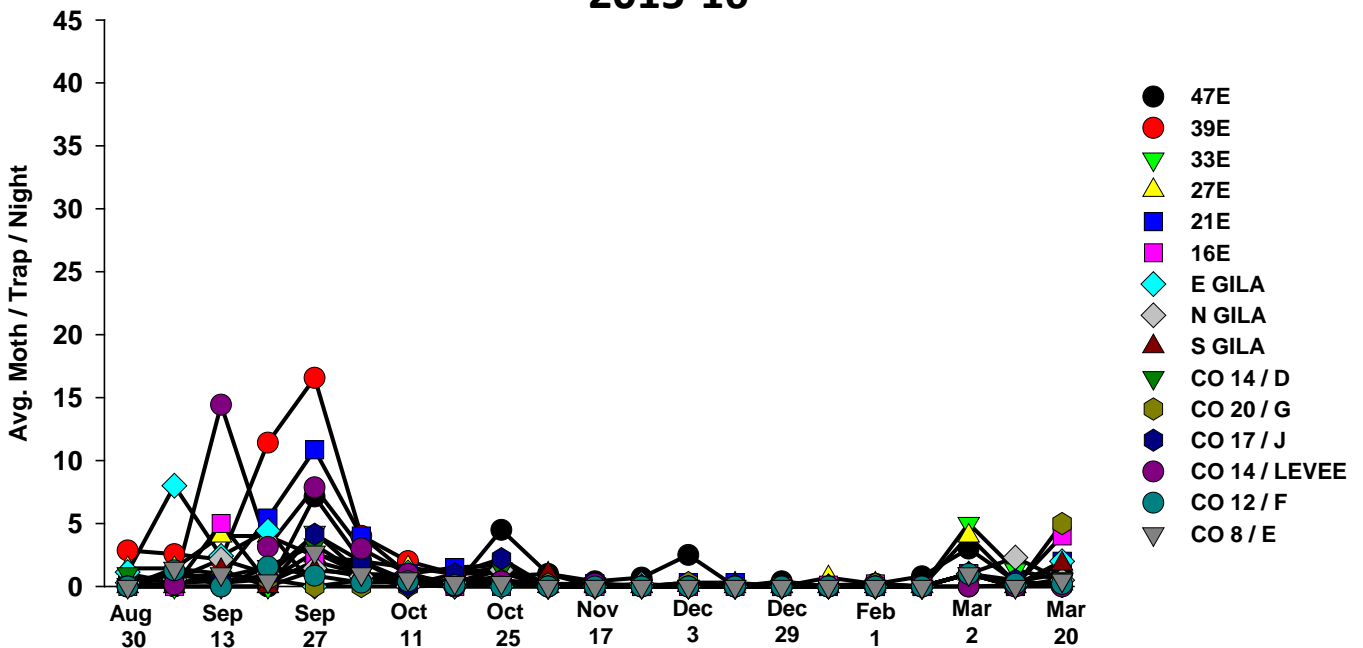

The pests being monitored include: corn earworm, beet armyworm, cabbage looper using pheromone traps; aphids, thrips, leafminers and whiteflies using yellow sticky traps. Traps are checked weekly and data is available in the bi-weekly Veg IPM updates. If a PCA or grower is interested in weekly counts, those can be made available by contacting us. A total of 15 trapping locations have been established in the following areas (approximate location):

Area-wide Insect Trapping Network

North Gila Valley

Corn Earworm

2016-17

Corn Earworm

2015-16

Beet Armyworm

2016-17

Beet Armyworm

2015-16

Cabbage Looper

2016-17

Cabbage Looper

2015-16

Whiteflies

2016-17

Whiteflies

2015-16

Thrips

2016-17

Thrips

2015-16

Aphids

2016-17