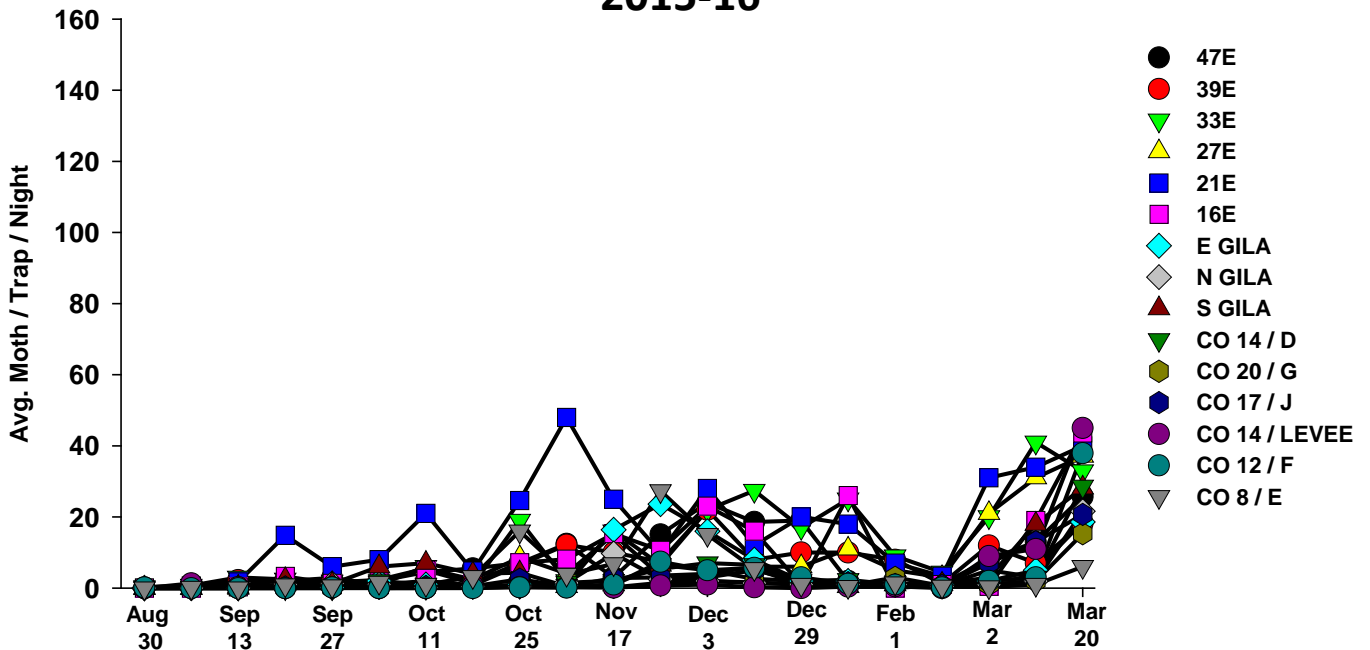

The pests being monitored include: corn earworm, beet armyworm, cabbage looper using pheromone traps; aphids, thrips, leafminers and whiteflies using yellow sticky traps. Traps are checked weekly and data is available in the bi-weekly Veg IPM updates. If a PCA or grower is interested in weekly counts, those can be made available by contacting us. A total of 15 trapping locations have been established in the following areas (approximate location):

Area-wide Insect Trapping Network

North Gila Valley

Corn Earworm

2016-17

Corn Earworm

2015-16

Beet Armyworm

2016-17

Beet Armyworm

2015-16

Cabbage Looper

2016-17

Cabbage Looper

2015-16

Whiteflies

2016-17

Whiteflies

2015-16

Thrips

2016-17

Thrips

2015-16

Aphids

2016-17