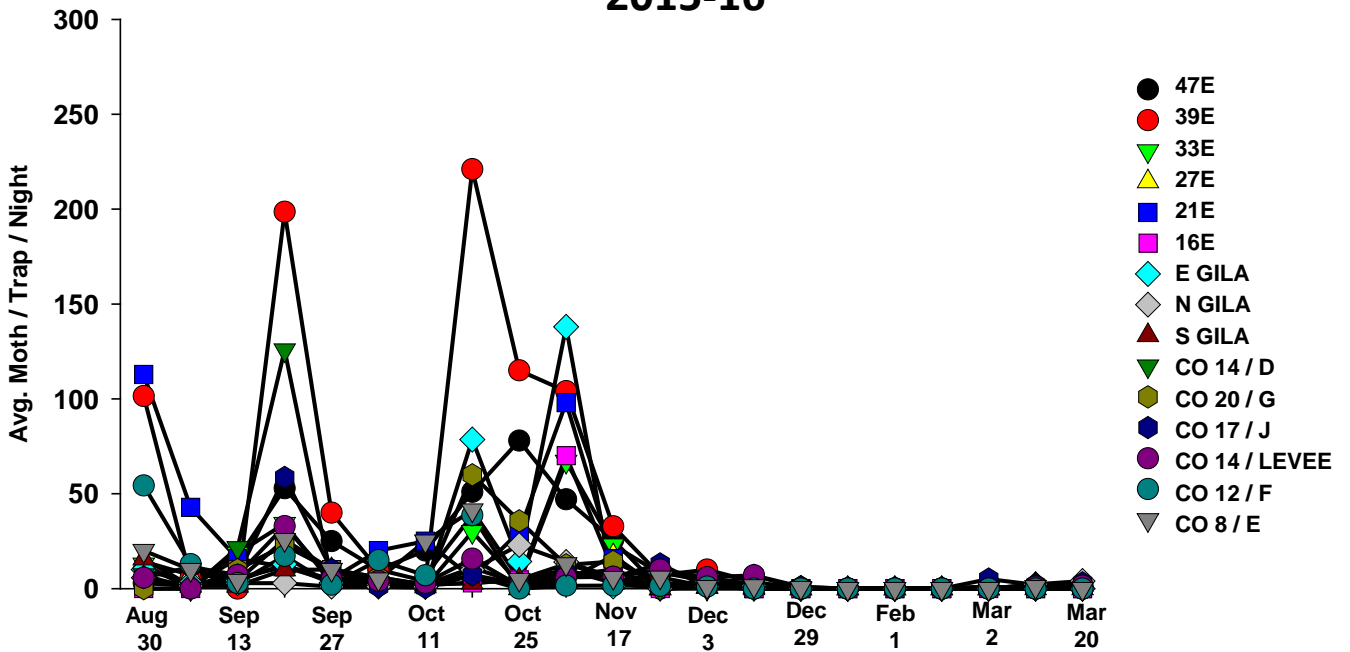

The pests being monitored include: corn earworm, beet armyworm, cabbage looper using pheromone traps; aphids, thrips, leafminers and whiteflies using yellow sticky traps. Traps are checked weekly and data is available in the bi-weekly Veg IPM updates. If a PCA or grower is interested in weekly counts, those can be made available by contacting us. A total of 15 trapping locations have been established in the following areas (approximate location):

Area-wide Insect Trapping Network

North Gila Valley

Corn Earworm

2016-17

Corn Earworm

2015-16

Beet Armyworm

2016-17

Beet Armyworm

2015-16

Cabbage Looper

2016-17

Cabbage Looper

2015-16

Whiteflies

2016-17

Whiteflies

2015-16

Thrips

2016-17

Thrips

2015-16

Aphids

2016-17