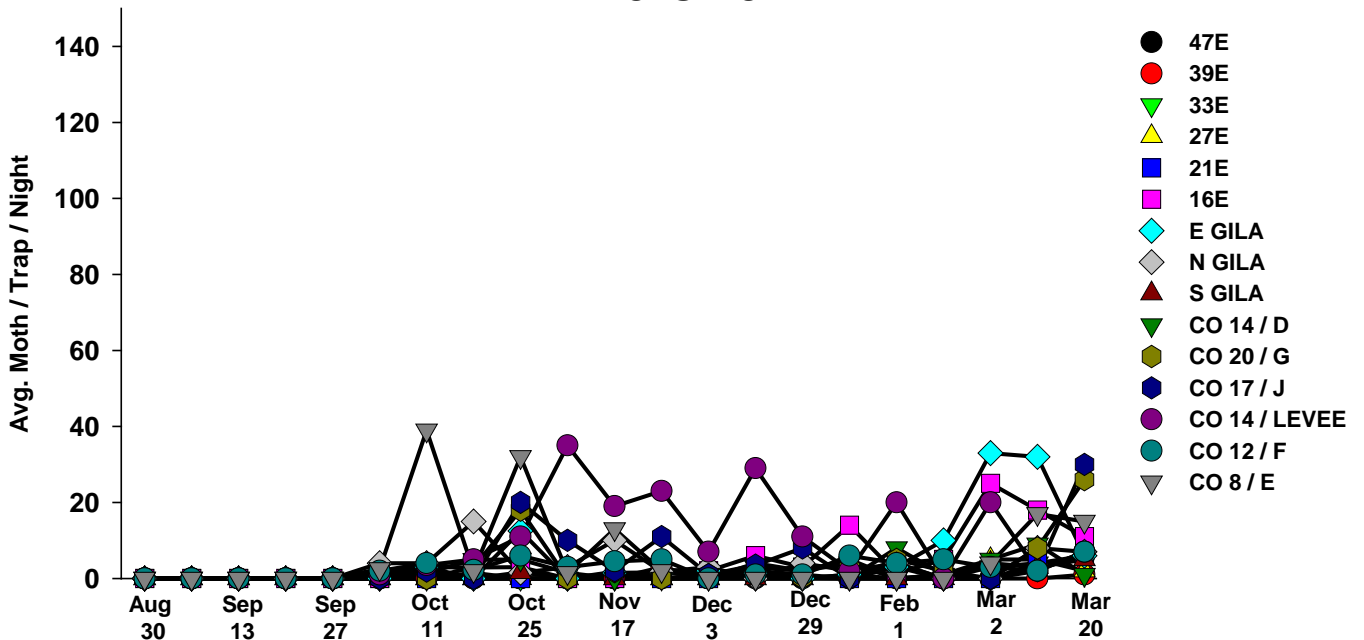

The pests being monitored include: corn earworm, beet armyworm, cabbage looper using pheromone traps; aphids, thrips, leafminers and whiteflies using yellow sticky traps. Traps are checked weekly and data is available in the bi-weekly Veg IPM updates. If a PCA or grower is interested in weekly counts, those can be made available by contacting us. A total of 15 trapping locations have been established in the following areas (approximate location):

Beet Armyworm

2015-16

Cabbage Looper

2016-17

Cabbage Looper

2015-16

Whiteflies

2016-17

Whiteflies

2015-16

Thrips

2016-17

Thrips

2015-16

Aphids

2016-17

Aphids

2015-16

Leafminers

Leafminers