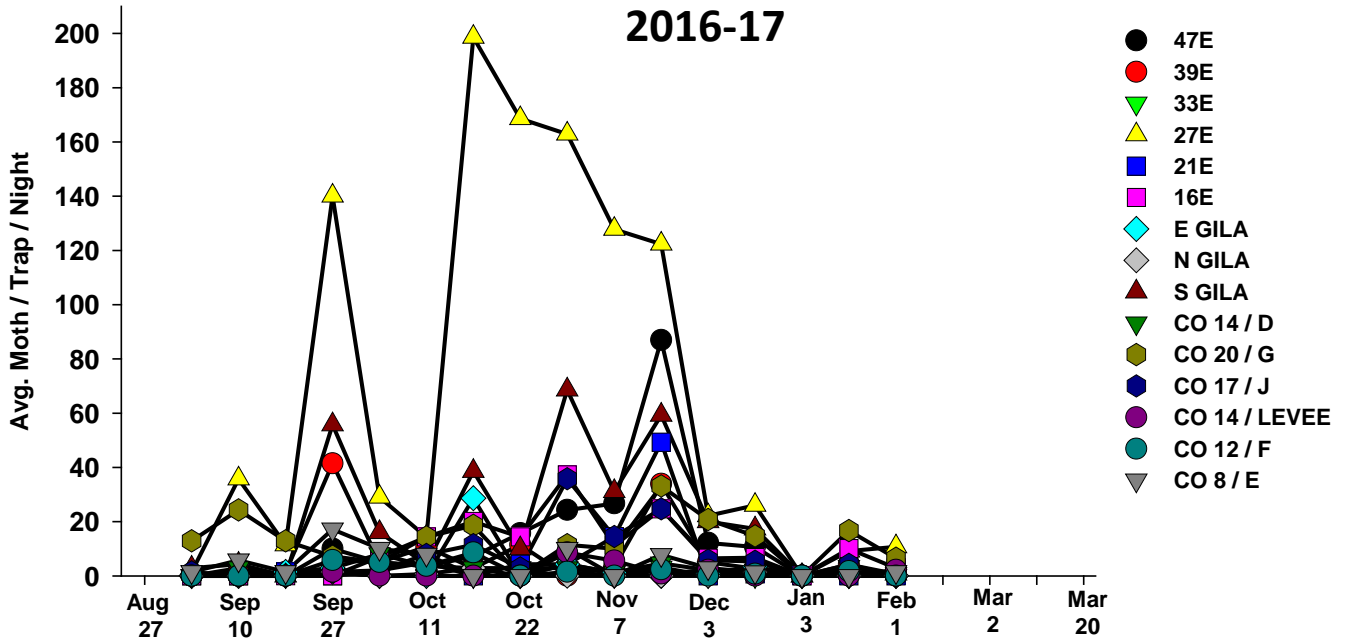

The pests being monitored include: corn earworm, beet armyworm, cabbage looper using pheromone traps; aphids, thrips, leafminers and whiteflies using yellow sticky traps. Traps are checked weekly and data is available in the bi-weekly Veg IPM updates. If a PCA or grower is interested in weekly counts, those can be made available by contacting us. A total of 15 trapping locations have been established in the following areas (approximate location):

Beet Armyworm

2015-16

Cabbage Looper

2016-17

Cabbage Looper

2015-16

Whiteflies

2016-17

Whiteflies

2015-16

Thrips

2016-17

Thrips

2015-16

Aphids

2016-17

Aphids

2015-16

Leafminers

Leafminers