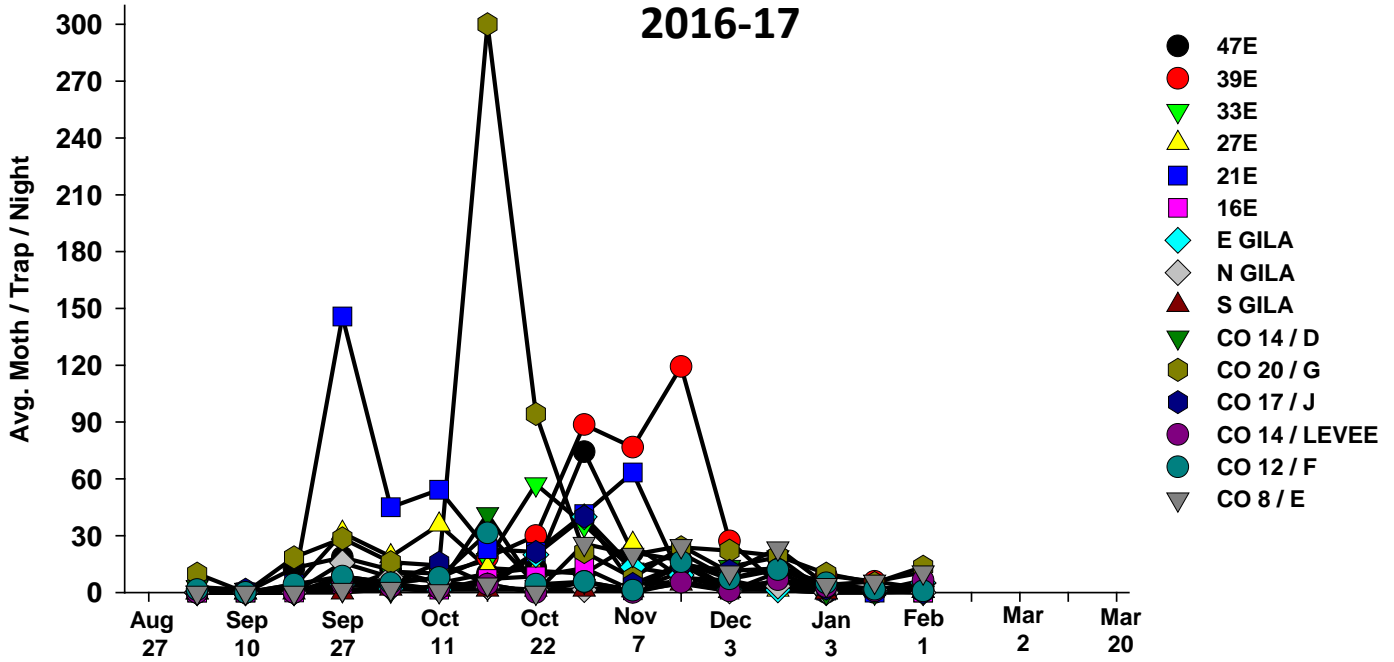

The pests being monitored include: corn earworm, beet armyworm, cabbage looper using pheromone traps; aphids, thrips, leafminers and whiteflies using yellow sticky traps. Traps are checked weekly and data is available in the bi-weekly Veg IPM updates. If a PCA or grower is interested in weekly counts, those can be made available by contacting us. A total of 15 trapping locations have been established in the following areas (approximate location):

Area-wide Insect Trapping Network

North Gila Valley

Corn Earworm

2016-17

Corn Earworm

2015-16

Beet Armyworm

2016-17

Beet Armyworm

2015-16

Cabbage Looper

2016-17

Cabbage Looper

2015-16

Whiteflies

2016-17

Whiteflies

2015-16

Thrips

2016-17

Thrips

2015-16

Aphids

2016-17