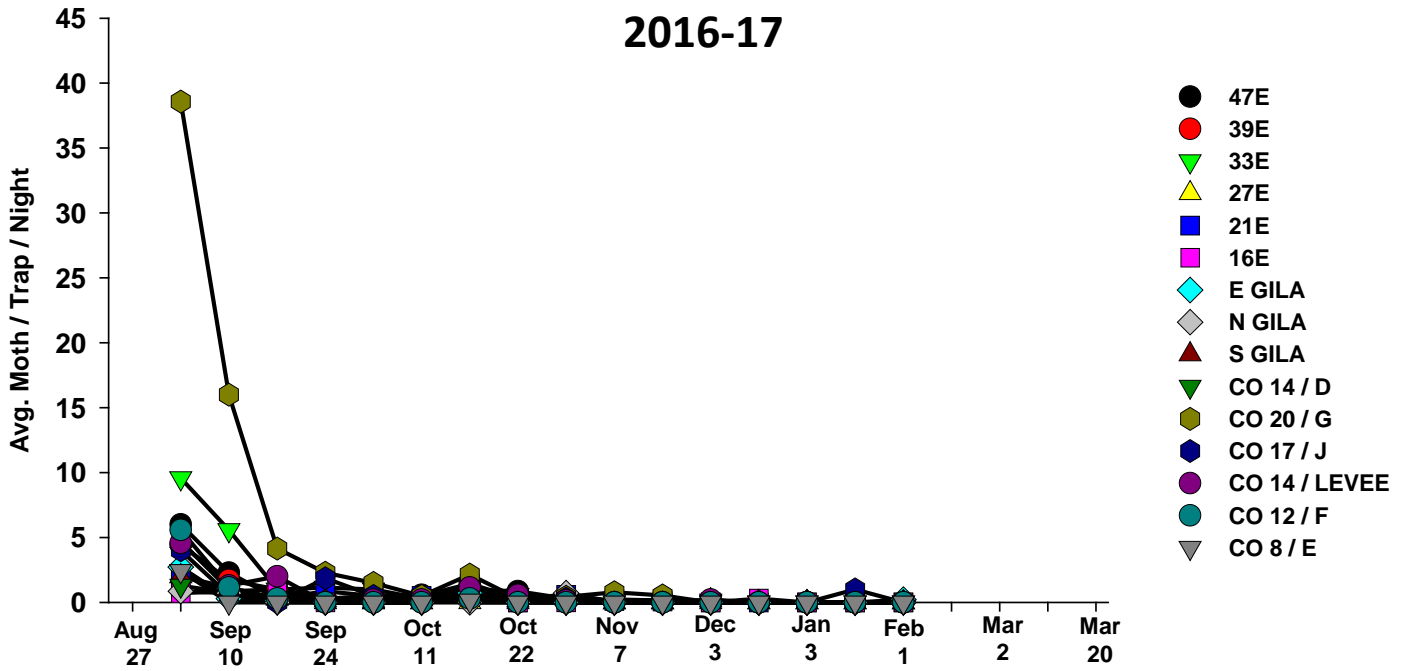

The pests being monitored include: corn earworm, beet armyworm, cabbage looper using pheromone traps; aphids, thrips, leafminers and whiteflies using yellow sticky traps. Traps are checked weekly and data is available in the bi-weekly Veg IPM updates. If a PCA or grower is interested in weekly counts, those can be made available by contacting us. A total of 15 trapping locations have been established in the following areas (approximate location):

Trap Locations

1	Tacna/Texas Hill	47E and Co. 2 St.
2	Tacna/Roll	38E and Co. 4 St.
3	Roll/Wellton	33E and Co. 7 St.
4	Wellton	27E and Co. 10 St.
5	Dome Valley	21E and Co. 8 St.
6	Dome Valley	17E and Co. 6 St.
7	East Gila Valley	10E and Hwy 95
8	North Gila Valley	Laguna Dam Rd and Co. 3 St
9	South Gila Valley	5E and 24 st.
10	Yuma Valley	Co. 14 and Ave D
11	Yuma Valley	Co. 20 and Ave G
12	Yuma Valley	Co. 17 and Ave J
13	Yuma Valley	Co. 14.5 and Levee Rd
14	Yuma Valley	Co. 12 and Ave F
15	Yuma Valley	Co. 8 and Ave E

Area-wide Insect Trapping Network

North Gila Valley

Corn Earworm

2016-17

Corn Earworm

2015-16

Beet Armyworm

2016-17

Beet Armyworm

2015-16

Cabbage Looper

2016-17

Cabbage Looper

2015-16

Whiteflies

2016-17