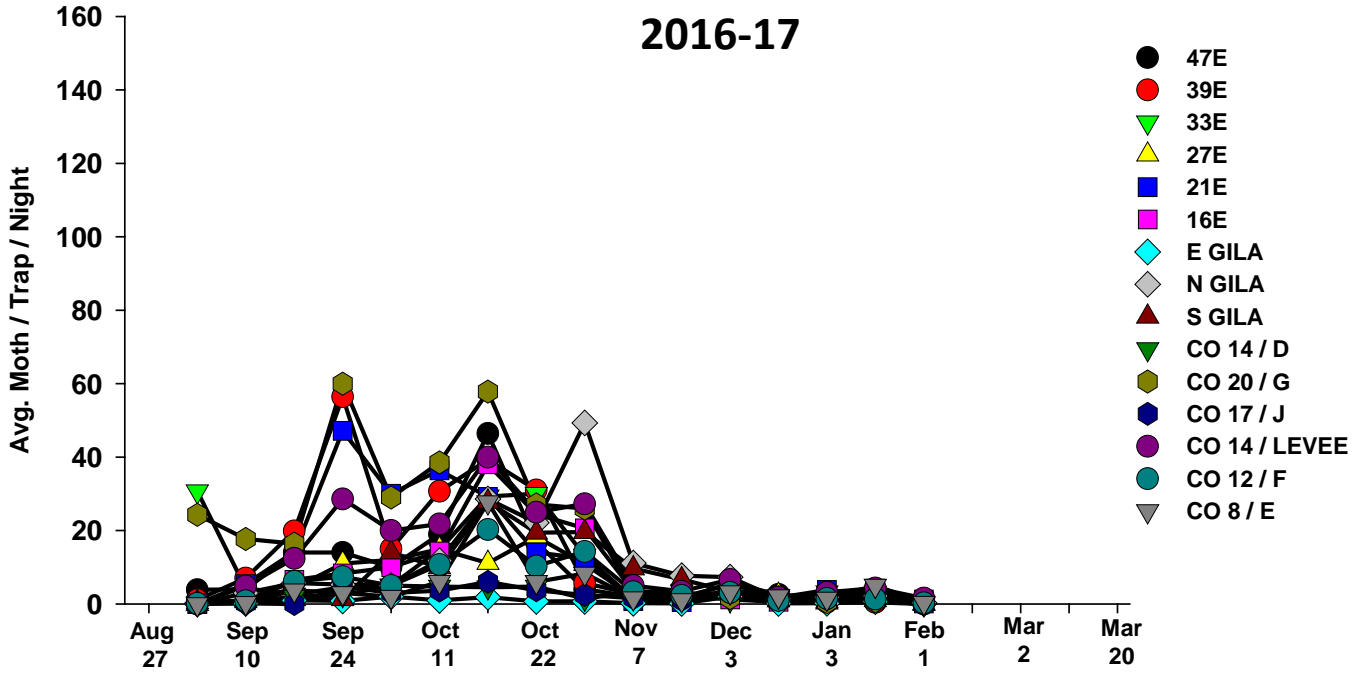

The pests being monitored include: corn earworm, beet armyworm, cabbage looper using pheromone traps; aphids, thrips, leafminers and whiteflies using yellow sticky traps. Traps are checked weekly and data is available in the bi-weekly Veg IPM updates. If a PCA or grower is interested in weekly counts, those can be made available by contacting us. A total of 15 trapping locations have been established in the following areas (approximate location):

Area-wide Insect Trapping Network

North Gila Valley

Corn Earworm

2016-17

Corn Earworm

2015-16

Beet Armyworm

2016-17

Beet Armyworm

2015-16

Cabbage Looper

2016-17

Cabbage Looper

2015-16

Whiteflies

2016-17

Whiteflies

2015-16

Thrips

2016-17

Thrips

2015-16

Aphids

2016-17