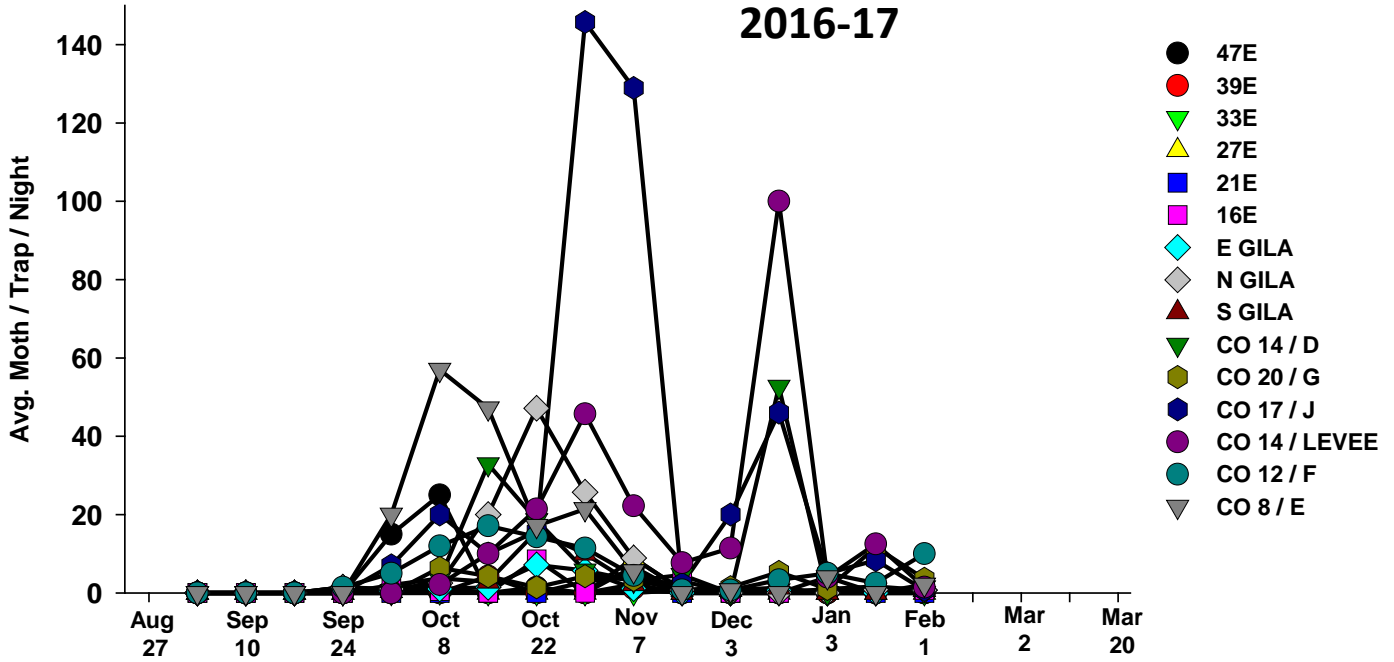

The pests being monitored include: corn earworm, beet armyworm, cabbage looper using pheromone traps; aphids, thrips, leafminers and whiteflies using yellow sticky traps. Traps are checked weekly and data is available in the bi-weekly Veg IPM updates. If a PCA or grower is interested in weekly counts, those can be made available by contacting us. A total of 15 trapping locations have been established in the following areas (approximate location):

Beet Armyworm

2015-16

Cabbage Looper

2016-17

Cabbage Looper

2015-16

Whiteflies

2016-17

Whiteflies

2015-16

Thrips

2016-17

Thrips

2015-16

Aphids

2016-17

Aphids

2015-16

Leafminers

Leafminers