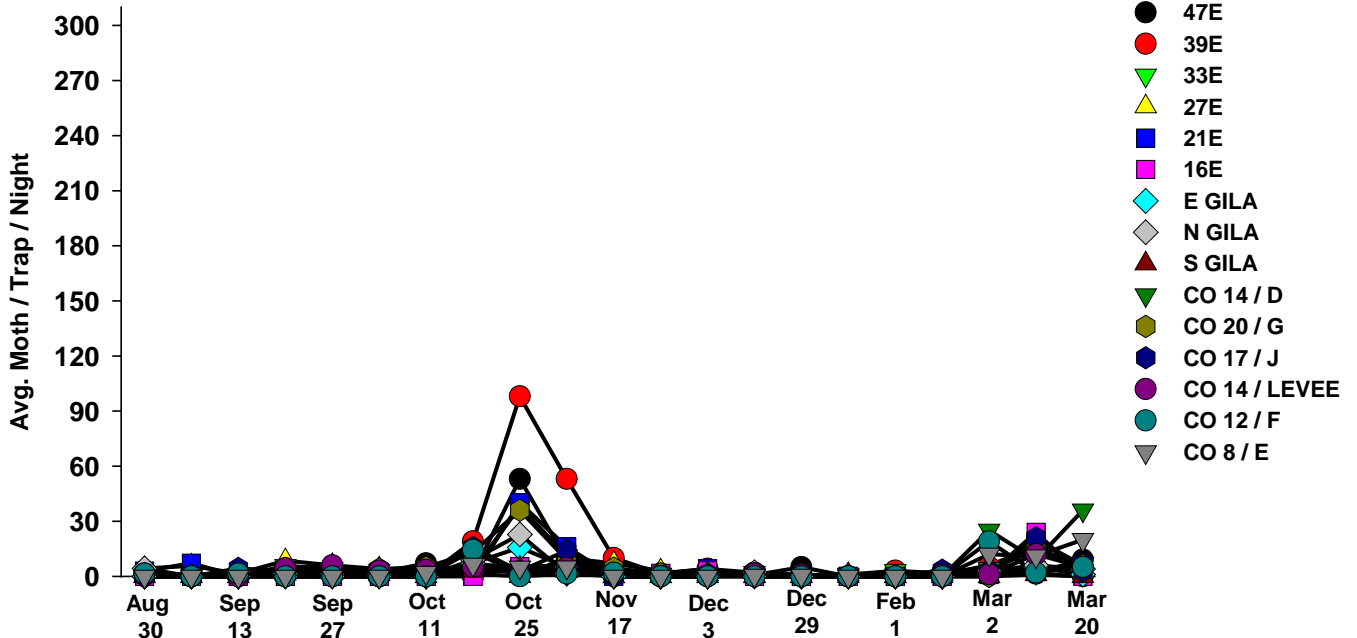

The pests being monitored include: corn earworm, beet armyworm, cabbage looper using pheromone traps; aphids, thrips, leafminers and whiteflies using yellow sticky traps. Traps are checked weekly and data is available in the bi-weekly Veg IPM updates. If a PCA or grower is interested in weekly counts, those can be made available by contacting us. A total of 15 trapping locations have been established in the following areas (approximate location):

Beet Armyworm

2015-16

Cabbage Looper

2016-17

Cabbage Looper

2015-16

Whiteflies

2016-17

Whiteflies

2015-16

Thrips

2016-17

Thrips

2015-16

Aphids

2016-17

Aphids

2015-16

Leafminers

Leafminers