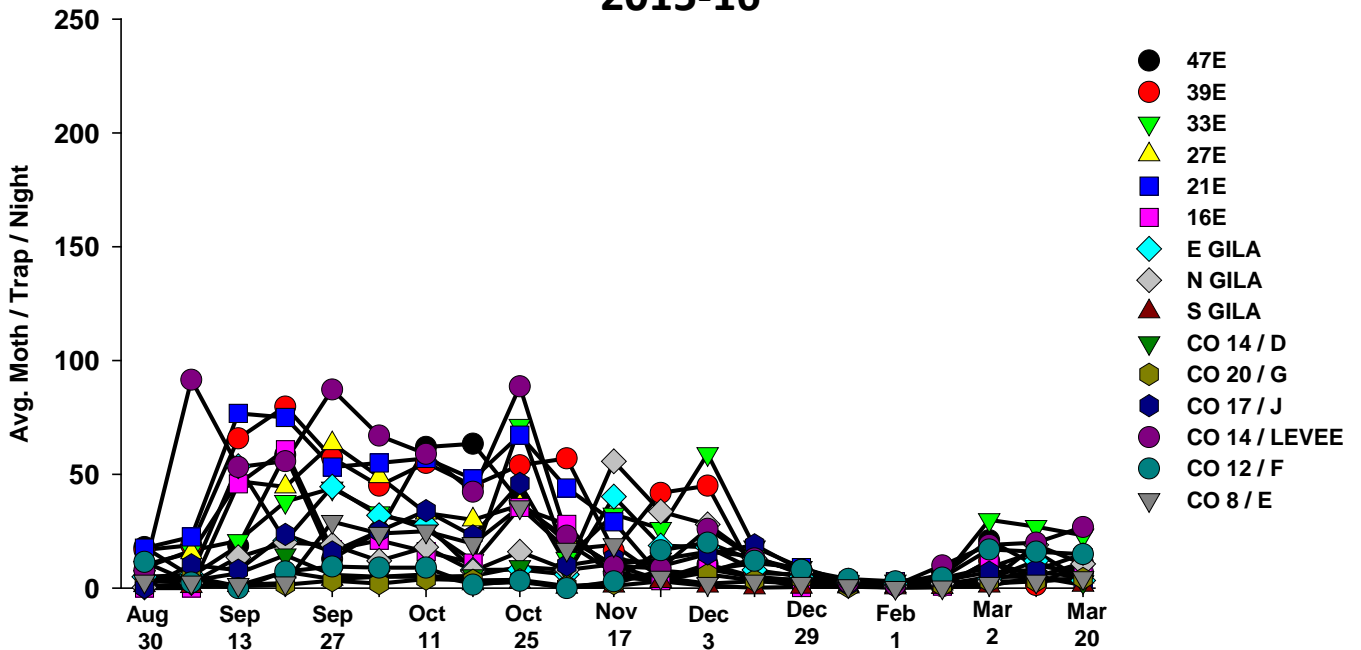

Areawide Insect Trapping Network

The project is designed to measure the activity and movement of adult populations of a number of key pests. The project is being funded by the *Arizona Iceberg Lettuce Research Council*, and will hopefully provide an indication of when pest activity (e.g., corn earworm moth flights) is increasing based on pheromone / sticky trap captures.

The pests being monitored include: corn earworm, beet armyworm, cabbage looper using pheromone traps; aphids, thrips, leafminers and whiteflies using yellow sticky traps. Traps are checked weekly and data is available in the bi-weekly Veg IPM updates. If a PCA or grower is interested in weekly counts, those can be made available by contacting us. A total of 15 trapping locations have been established in the following areas (approximate location):

Area-wide Insect Trapping Network

North Gila Valley

Corn Earworm

2016-17

Corn Earworm

2015-16

Beet Armyworm

2016-17

Beet Armyworm

2015-16

Cabbage Looper

2016-17

Cabbage Looper

2015-16

Whiteflies

2016-17