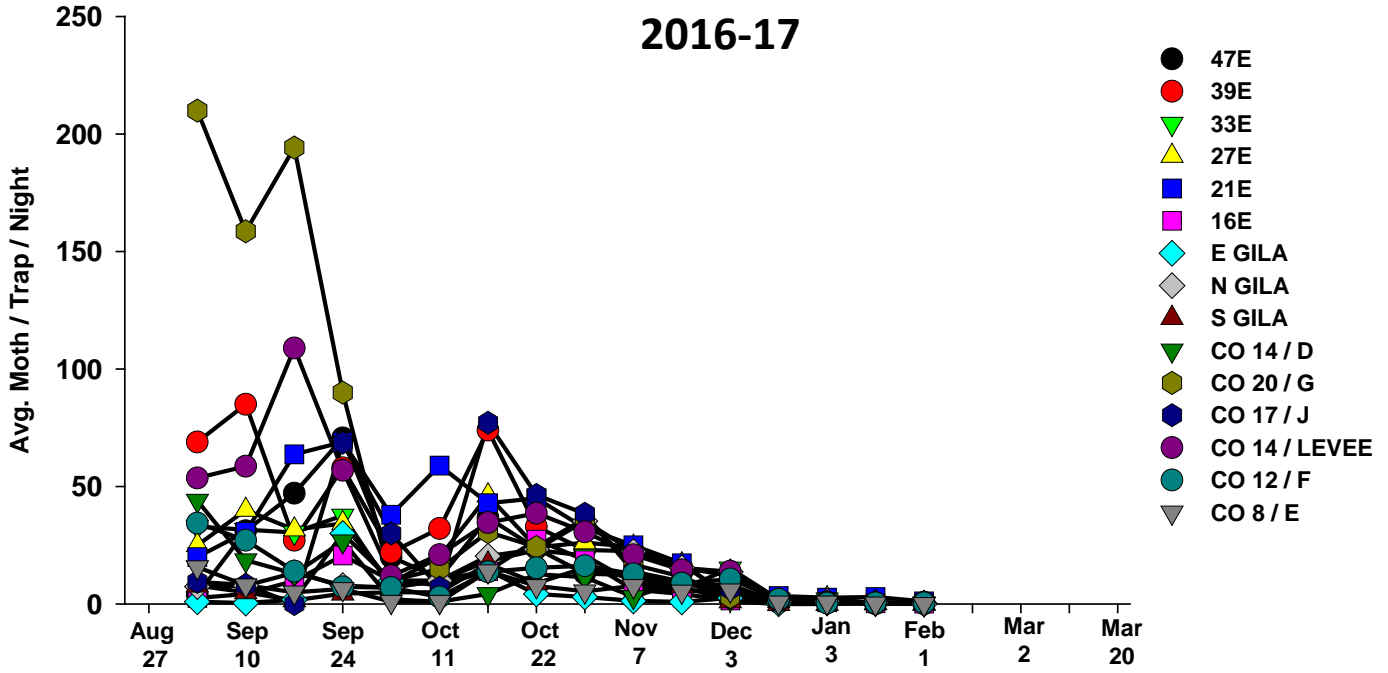

The pests being monitored include: corn earworm, beet armyworm, cabbage looper using pheromone traps; aphids, thrips, leafminers and whiteflies using yellow sticky traps. Traps are checked weekly and data is available in the bi-weekly Veg IPM updates. If a PCA or grower is interested in weekly counts, those can be made available by contacting us. A total of 15 trapping locations have been established in the following areas (approximate location):

Area-wide Insect Trapping Network

North Gila Valley

Corn Earworm

2016-17

Corn Earworm

2015-16

Beet Armyworm

2016-17

Beet Armyworm

2015-16

Cabbage Looper

2016-17

Cabbage Looper

2015-16

Whiteflies

2016-17

Whiteflies

2015-16

Thrips

2016-17

Thrips

2015-16

Aphids

2016-17