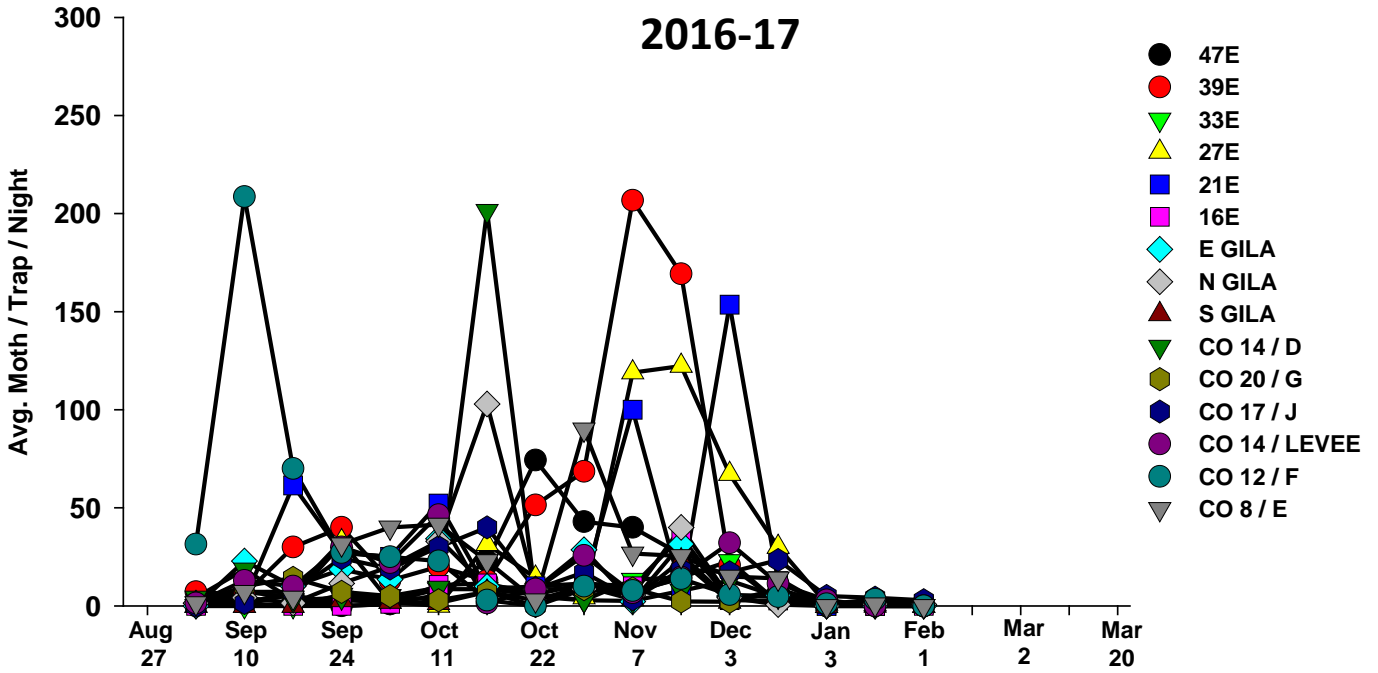

The pests being monitored include: corn earworm, beet armyworm, cabbage looper using pheromone traps; aphids, thrips, leafminers and whiteflies using yellow sticky traps. Traps are checked weekly and data is available in the bi-weekly Veg IPM updates. If a PCA or grower is interested in weekly counts, those can be made available by contacting us. A total of 15 trapping locations have been established in the following areas (approximate location):

Area-wide Insect Trapping Network

North Gila Valley

Corn Earworm

2016-17

Corn Earworm

2015-16

Beet Armyworm

2016-17

Beet Armyworm

2015-16

Cabbage Looper

2016-17

Cabbage Looper

2015-16

Whiteflies

2016-17

Whiteflies

2015-16

Thrips

2016-17

Thrips

2015-16

Aphids

2016-17